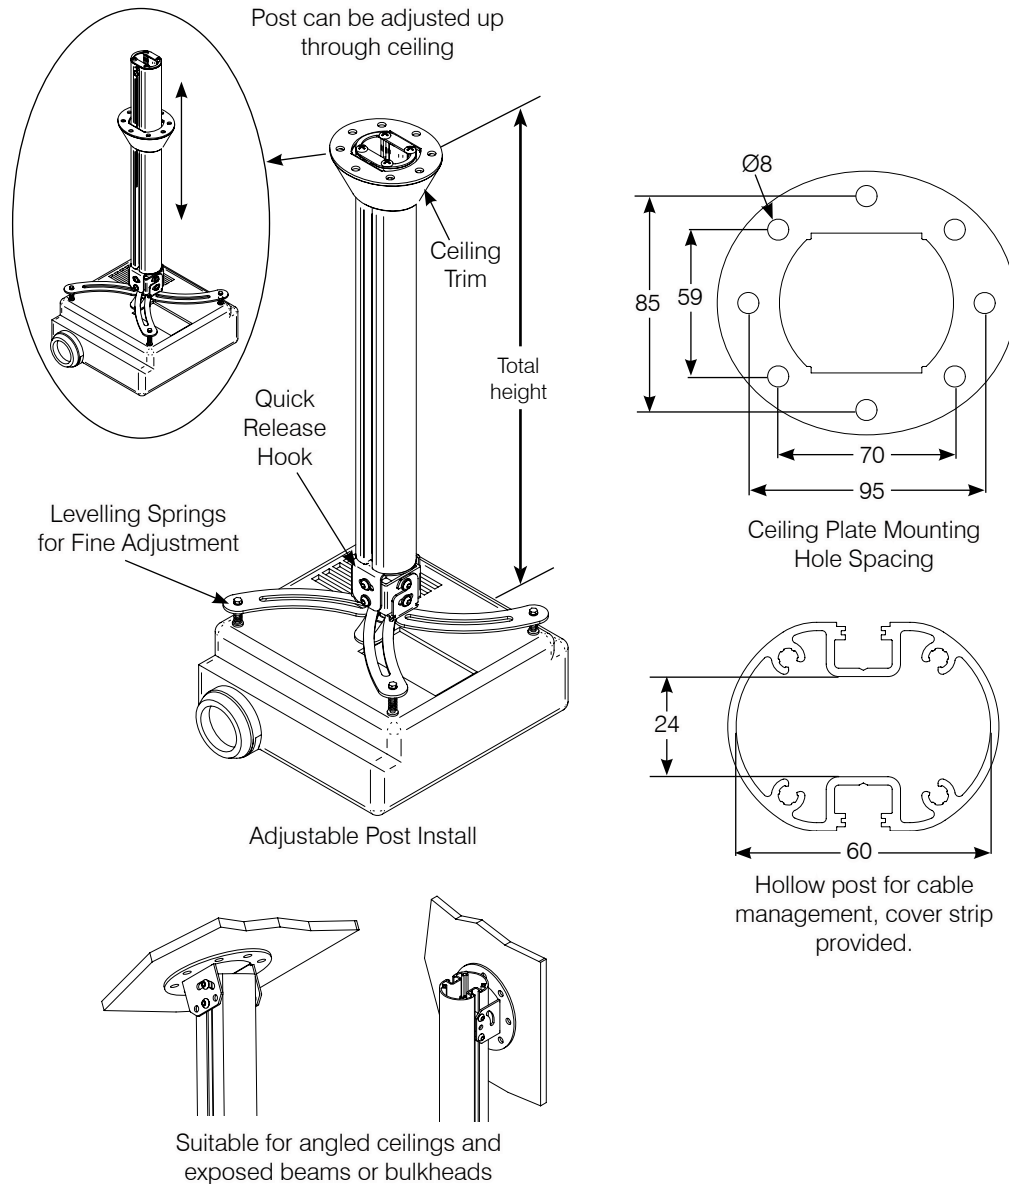

LP Morgan Skyhook - Adjustable Post 2500 to 4000mm

All dimensions in mm

Features:

- Stylish adjustable arms to suit most base-mounted projector models. M3, M4, M5 and M6 set screws provided.
- Ceiling Trim to cover ceiling cut-out and bolts.
- Independently lockable Yaw, Tilt and Pan adjustments.
- Hollow Tube for effective Cable Management.
- Height Adjustable Post may be shortened.
- Standard (3mm thick) Adjustable Arms certified to carry 12 kg maximum.
- Custom Powder Coating available (extra charge)
- Custom Post length available (extra charge)

| Name | Total Height | Colour | Product Code | Shipping Size L x W x H (mm) | Weight (kg) |
|-------------|--------------|--------|--------------|------------------------------|-------------|
| 2500mm Post | 2500mm | Black | LPM4SKYB2500 | 2680 x 130 x 80 | 8 |
| 2500mm Post | 2500mm | White | LPM4SKYW2500 | 2680 x 130 x 80 | 8 |
| 3000mm Post | 3000mm | Black | LPM4SKYB3000 | 3180 x 130 x 80 | 10 |
| 3000mm Post | 3000mm | White | LPM4SKYW3000 | 3180 x 130 x 80 | 10 |
| 3500mm Post | 3500mm | Black | LPM4SKYB3500 | 3680 x 130 x 80 | 12 |
| 3500mm Post | 3500mm | White | LPM4SKYW3500 | 3680 x 130 x 80 | 12 |
| 4000mm Post | 4000mm | Black | LPM4SKYB4000 | 4180 x 130 x 80 | 15 |
| 4000mm Post | 4000mm | White | LPM4SKYW4000 | 4180 x 130 x 80 | 15 |

Optional retrofit kits:

- Heavy Duty (5mm thick) Adjustable Arms certified to carry 25 kg maximum.
- Heavy Duty Arms available in Standard and Extra Long lengths. (See Direct to Ceiling specification sheet for further details)